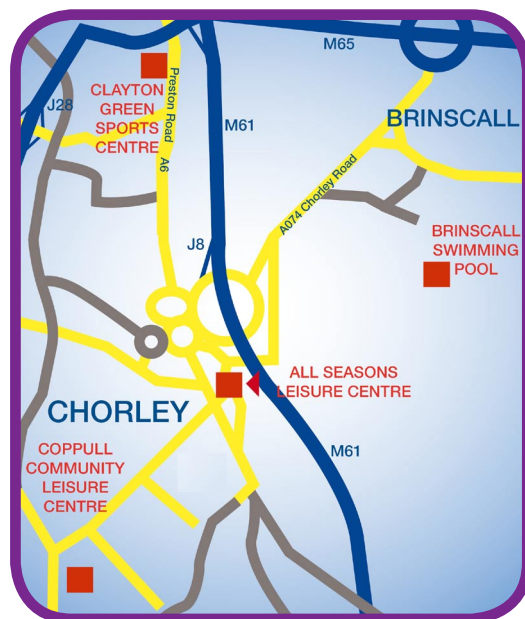

Welcome

Welcome to the Active Nation (Chorley) Access Guide. This guide can help you with all the information you need to enjoy each visit to our centre.

The wide range of facilities and activities that we offer ensure equal access for all, so that everyone can enjoy their sport and leisure time.

Whilst we have tried to ensure that this guide provides you with all the information you need to assist your visit, if there is any additional information you require, or any questions you would like to ask, please contact a member of our team who will be more than happy to help.

We look forward to seeing you soon!

Type Talk: 18001 01257 515000

Website: www.activenation.org.uk

All Seasons Leisure Centre

Water Street
Chorley
PR7 1EX

T: 01257 515000
F: 01257 515001

Clayton Green Sports Centre

Clayton Green Road
Chorley
PR6 7TL

T: 01257 515050
F: 01257 515015

Coppull Leisure Centre

Springfield Road
Coppull
PR7 5EJ

T: 01257 515060

Brinscall Swimming Pool

Lodge Bank
Brinscall
PR6 8QU

T: 01254 830453